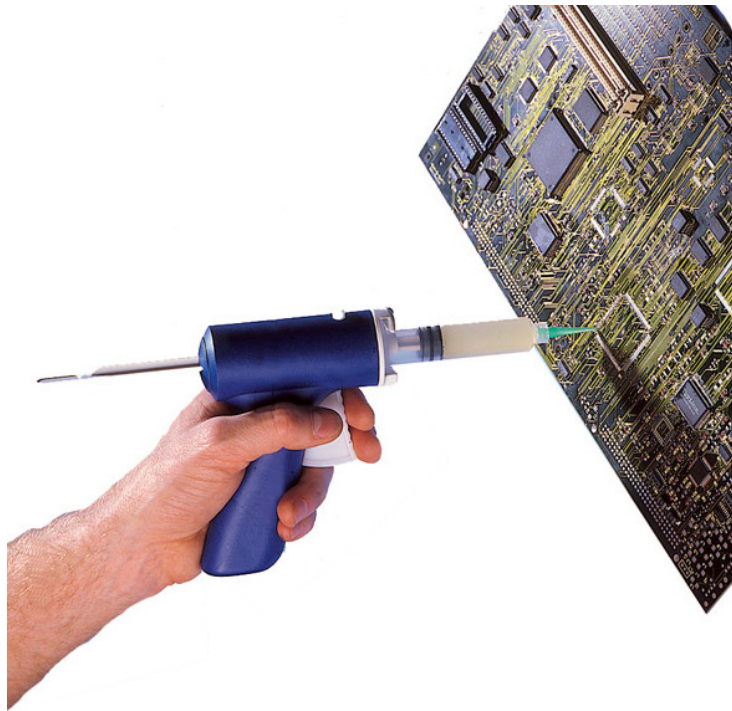

Barrels and piston kits

Same number of barrels and pistons (50) each packed together.

Size	Barrel Colour	White Piston	Red Piston	Blue Piston
3cc	Natural	AD903-NW	AD903-NWR	AD903-NEF
3cc	Black	AD903-BW	AD903-BWR	AD903-BEF
3cc	Amber	AD903-DW	AD903-DWR	AD903-DEF
5cc	Natural	AD905-NW	AD905-NWR	AD905-NEF
5cc	Black	AD905-BW	AD905-BWR	AD905-BEF
5cc	Amber	AD905-DW	AD905-DWR	AD905-DEF
10cc	Natural	AD910-NW	AD910-NWR	AD910-NEF
10cc	Black	AD910-BW	AD910-BWR	AD910-BEF
10cc	Amber	AD910-DW	AD910-DWR	AD910-DEF
30cc	Natural	AD930-NW	AD930-NWR	AD930-NEF
30cc	Black	AD930-BW	AD930-BWR	AD930-BEF
30cc	Amber	AD930-DW	AD930-DWR	AD930-DEF
55cc	Natural	AD955-NW	AD955-NWR	AD955-NEF
55cc	Black	AD955-BW	AD955-BWR	AD955-BEF
55cc	Amber	AD955-DW	AD955-DWR	AD955-DEF

Syringe Gun Dispensers

Manual hand applicator devices. Use 10cc, 30cc or 55cc barrels. Gun only comes with (1) barrel, piston, cap, tip. Kits with packs of barrels, pistons, caps and assorted tips.

Size	Gun only	Gun kit
10cc	TS710SG	TS710SG-KIT
30cc	TS730SG	TS730SG-KIT
55cc	TS755SG	TS755SG-KIT

Barrels adapter assemblies

Air connection from dispenser to barrel. 2 hose lengths.

Size	3ft Length	6ft Length
3cc	AD70303RHB	AD70306RHB
5cc	AD70503RHB	AD70506RHB
10cc	AD71003RHB	AD71006RHB
30/55cc	AD73003RHB	AD73006RHB

Replacement adapter head with crimp only. Rubber O-ring pack 10.

Size	Head/ Crimp	O-Ring (EPR)	O-Ring (Viton)
3cc	AD703R	P3015EPK	P3019VPK
5cc	AD705R	P3016EPK	P3020VPK
10cc	AD710R	P3017EPK	P3012VPK
30/55cc	AD730R	P3018EPK	P3022VPK